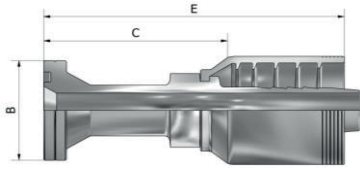

DF60H SERIES(SAE Code 62 Flange Straight)

LIST

PART NUMBER	Products Description									
	Hose In-Dia	Flange Size	Flange Dia		Tail-Growth		Overall Length			
			MM	Inch	MM	Inch	MM	Inch		
			A		B		C		E	
DF60H-12-12	3/4	3/4	41.3	1.63	72.1	2.84	116.8	4.60		
DF60H-16-16	1"	1"	47.6	1.87	84.9	3.34	131.2	5.17		
DF60H-20-20	1-1/4	1-1/4	54.0	2.13	90.6	3.57	148.5	5.85		
DF60H-24-24	1-1/2	1-1/2	63.5	2.50	109.6	4.31	165.5	6.52		
DF60H-24-32	2"	1-1/2	63.5	2.50	114.0	4.49	178.0	7.01		
DF60H-32-24	1-1/2	2"	79.4	3.13	79.0	3.11	134.9	5.31		
DF60H-32-32	2"	2"	79.4	3.13	129.8	5.11	193.8	7.63		

DF64H SERIES(SAE Code 62 Flange 45° Elbow)

LIST

PART NUMBER	Products Description									
	Hose In-Dia	Flange Size	Flange Dia		Tail-Growth		Drop		Overall Length	
			MM	Inch	MM	Inch	MM	Inch	MM	Inch
			A		B		C		D	
DF64H-12-12	3/4	3/4	41.3	1.63	67.7	2.67	27.0	1.06	112.5	4.43
DF64H-16-12	3/4	1"	47.6	1.87	68.7	2.70	28.0	1.10	113.4	4.46
DF64H-16-16	1"	1"	47.6	1.87	80.9	3.19	32.0	1.26	127.2	5.01
DF64H-20-20	1-1/4	1-1/4	54.0	2.13	104.3	4.11	38.0	1.50	162.2	6.39
DF64H-24-20	1-1/4	1-1/2	63.5	2.50	106.1	4.18	38.0	1.50	164.6	6.48
DF64H-24-24	1-1/2	1-1/2	63.5	2.50	119.0	4.69	44.0	1.73	174.9	6.89
DF64H-32-32	2"	2"	79.4	3.13	157.5	6.20	56.0	2.20	221.5	8.72