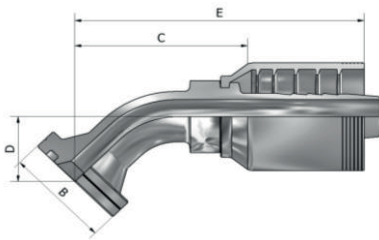

DF60H SERIES(SAE Code 62 Flange Straight)

LIST

PART NUMBER	Products Description									
	Hose In-Dia	Flange Size	Flange Dia		Tail-Growth		Overall Length			
			MM	Inch	MM	Inch	MM	Inch		
			A		B		C		E	
DF60H-12-12	3/4	3/4	41.3	1.63	72.1	2.84	116.8	4.60		
DF60H-16-16	1"	1"	47.6	1.87	84.9	3.34	131.2	5.17		
DF60H-20-20	1-1/4	1-1/4	54.0	2.13	90.6	3.57	148.5	5.85		
DF60H-24-24	1-1/2	1-1/2	63.5	2.50	109.6	4.31	165.5	6.52		
DF60H-24-32	2"	1-1/2	63.5	2.50	114.0	4.49	178.0	7.01		
DF60H-32-24	1-1/2	2"	79.4	3.13	79.0	3.11	134.9	5.31		
DF60H-32-32	2"	2"	79.4	3.13	129.8	5.11	193.8	7.63		

DF64H SERIES(SAE Code 62 Flange 45° Elbow)

LIST

PART NUMBER	Products Description									
	Hose In-Dia	Flange Size	Flange Dia		Tail-Growth		Drop		Overall Length	
			MM	Inch	MM	Inch	MM	Inch	MM	Inch
			A		B		C		D	
DF64H-12-12	3/4	3/4	41.3	1.63	67.7	2.67	27.0	1.06	112.5	4.43
DF64H-16-12	3/4	1"	47.6	1.87	68.7	2.70	28.0	1.10	113.4	4.46
DF64H-16-16	1"	1"	47.6	1.87	80.9	3.19	32.0	1.26	127.2	5.01
DF64H-20-20	1-1/4	1-1/4	54.0	2.13	104.3	4.11	38.0	1.50	162.2	6.39
DF64H-24-20	1-1/4	1-1/2	63.5	2.50	106.1	4.18	38.0	1.50	164.6	6.48
DF64H-24-24	1-1/2	1-1/2	63.5	2.50	119.0	4.69	44.0	1.73	174.9	6.89
DF64H-32-32	2"	2"	79.4	3.13	157.5	6.20	56.0	2.20	221.5	8.72