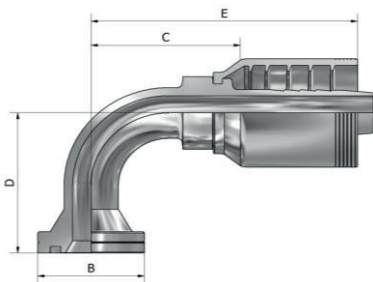

DF64H SERIES(SAE Code 62 Flange 45° Elbow)

LIST

PART NUMBER	Products Description									
	Hose In-Dia	Flange Size	Flange Dia		Tail-Growth		Drop		Overall Length	
			MM	Inch	MM	Inch	MM	Inch	MM	Inch
			A		B		C		D	
DF64H-12-12	3/4	3/4	41.3	1.63	67.7	2.67	27.0	1.06	112.5	4.43
DF64H-16-12	3/4	1"	47.6	1.87	68.7	2.70	28.0	1.10	113.4	4.46
DF64H-16-16	1"	1"	47.6	1.87	80.9	3.19	32.0	1.26	127.2	5.01
DF64H-20-20	1-1/4	1-1/4	54.0	2.13	104.3	4.11	38.0	1.50	162.2	6.39
DF64H-24-20	1-1/4	1-1/2	63.5	2.50	106.1	4.18	38.0	1.50	164.6	6.48
DF64H-24-24	1-1/2	1-1/2	63.5	2.50	119.0	4.69	44.0	1.73	174.9	6.89
DF64H-32-32	2"	2"	79.4	3.13	157.5	6.20	56.0	2.20	221.5	8.72

DF69H SERIES(SAE Code 62 Flange 90° Elbow)

LIST

PART NUMBER	Products Description									
	Hose In-Dia	Flange Size	Flange Dia		Tail-Growth		Drop		Overall Length	
			MM	Inch	MM	Inch	MM	Inch	MM	Inch
			A		B		C		D	
DF69H-12-12	3/4	3/4	41.3	1.63	58.4	2.30	58.0	2.28	103.1	4.06
DF69H-12-12D77	3/4	3/4	41.3	1.63	58.4	2.30	77.0	3.03	103.1	4.06
DF69H-16-12	3/4	1"	47.6	1.87	56.8	2.24	58.0	2.28	101.5	4.00
DF69H-16-16	1"	1"	47.6	1.87	71.2	2.80	70.0	2.76	117.5	4.63
DF69H-16-16D117	1"	1"	47.6	1.87	71.2	2.80	117.0	4.61	117.5	4.63
DF69H-20-16	1"	1-1/4	54.0	2.13	71.2	2.80	70.1	2.76	117.5	4.63
DF69H-20-20	1-1/4	1-1/4	54.0	2.13	92.7	3.65	82.0	3.23	150.6	5.93
DF69H-24-20	1-1/4	1-1/2	63.5	2.50	91.4	3.60	90.0	3.54	149.3	5.88
DF69H-24-24	1-1/2	1-1/2	63.5	2.50	107.2	4.22	104.0	4.09	163.1	6.42
DF69H-32-32	2"	2"	79.4	3.13	145.6	5.73	124.0	4.88	209.6	8.25